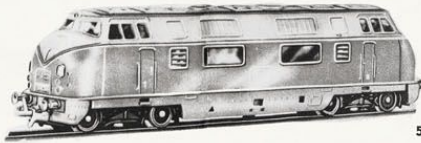

545/26

TT hobby 1:120

TABLE TRAINS

TT hobby 1:120

TABLE TRAINS

TT hobby 1:120

TABLE TRAINS